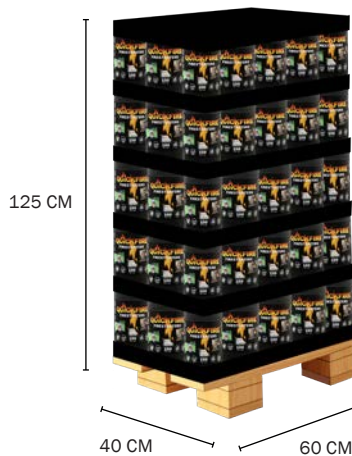

QUICKFIRE®

QUICKFIRE FIRESTARTERS

TUBE 100 PCS

ITEM NUMBER 10421

TUBE

100 PCS
RED LID

11.5 CM

21 CM

LABEL SIZE: H140 x L255 MM

FOIL

SHIPPING MARKS

SHIPPING MARKS	
FIRESTARTERS 100 pcs	
QUICKFIRE	
MADE IN SERBIA	
PO #	
ITEM NO:	10421
QTY PER TRAY:	15 pcs
G.W:	68 KG
N.W:	53 KG

QUICKFIRE

TRAYS

75 TUBES / 15 PCS PER TRAY
WEIGHT: 68 KG

125 CM

40 CM

60 CM

PALLET

300 TUBES / 4 X 75 PCS / WEIGHT: 297 KG
FTL: 19.800 TUBES

140 CM

80 CM

120 CM