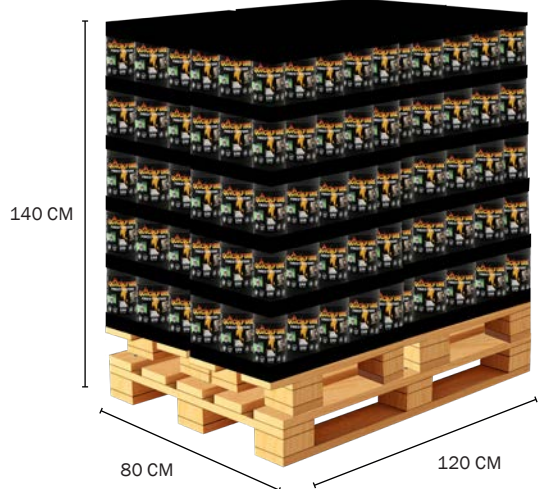

### TRAYS

75 TUBES / 15 PCS PER TRAY  
WEIGHT: 68 KG

125 CM

40 CM

60 CM

### PALLET

300 TUBES / 4 X 75 PCS / WEIGHT: 297 KG  
FTL: 19.800 TUBES

140 CM

80 CM

120 CM