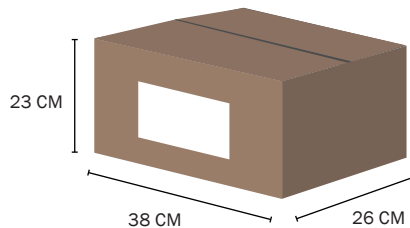

CARTON

SIZE: 23 X 38 X 26 CM

6 TUBES PER CARTON

WEIGHT: 5.15 KG